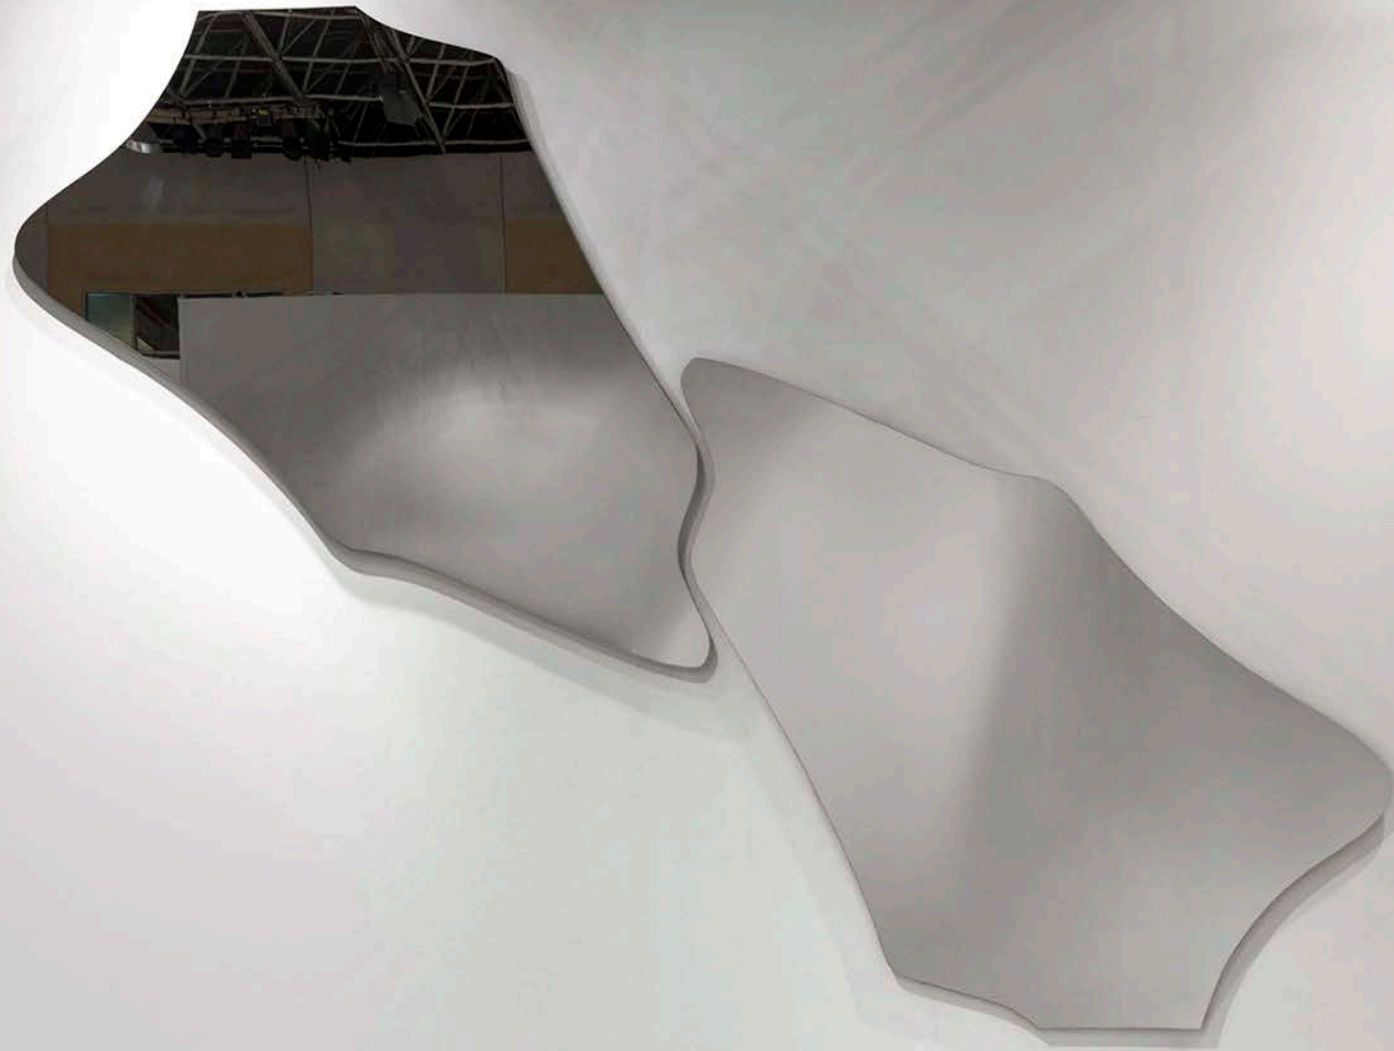

Standard Lamp 'Bar II'

2018

Patinated fer forgé, silk shade

H210 x L41.5 x D55.6 cm / H82.7 x L16.3 x D21.9 in

David Gill Gallery

DAVID GILL

ZAHA HADID

Mirror 'Cloud-I'