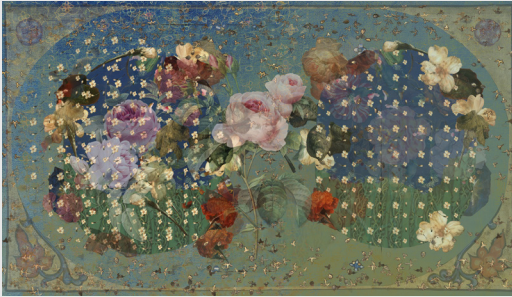

Petra Cortright
PHOTONIC_ARRAY 7th_Guest_music
midi_sequence74HC_logic_trace.sch, 2026
PC26.03c.02 (Unique)
Digital painting on anodized aluminium
95.7 x 166.8 cm
$50,000