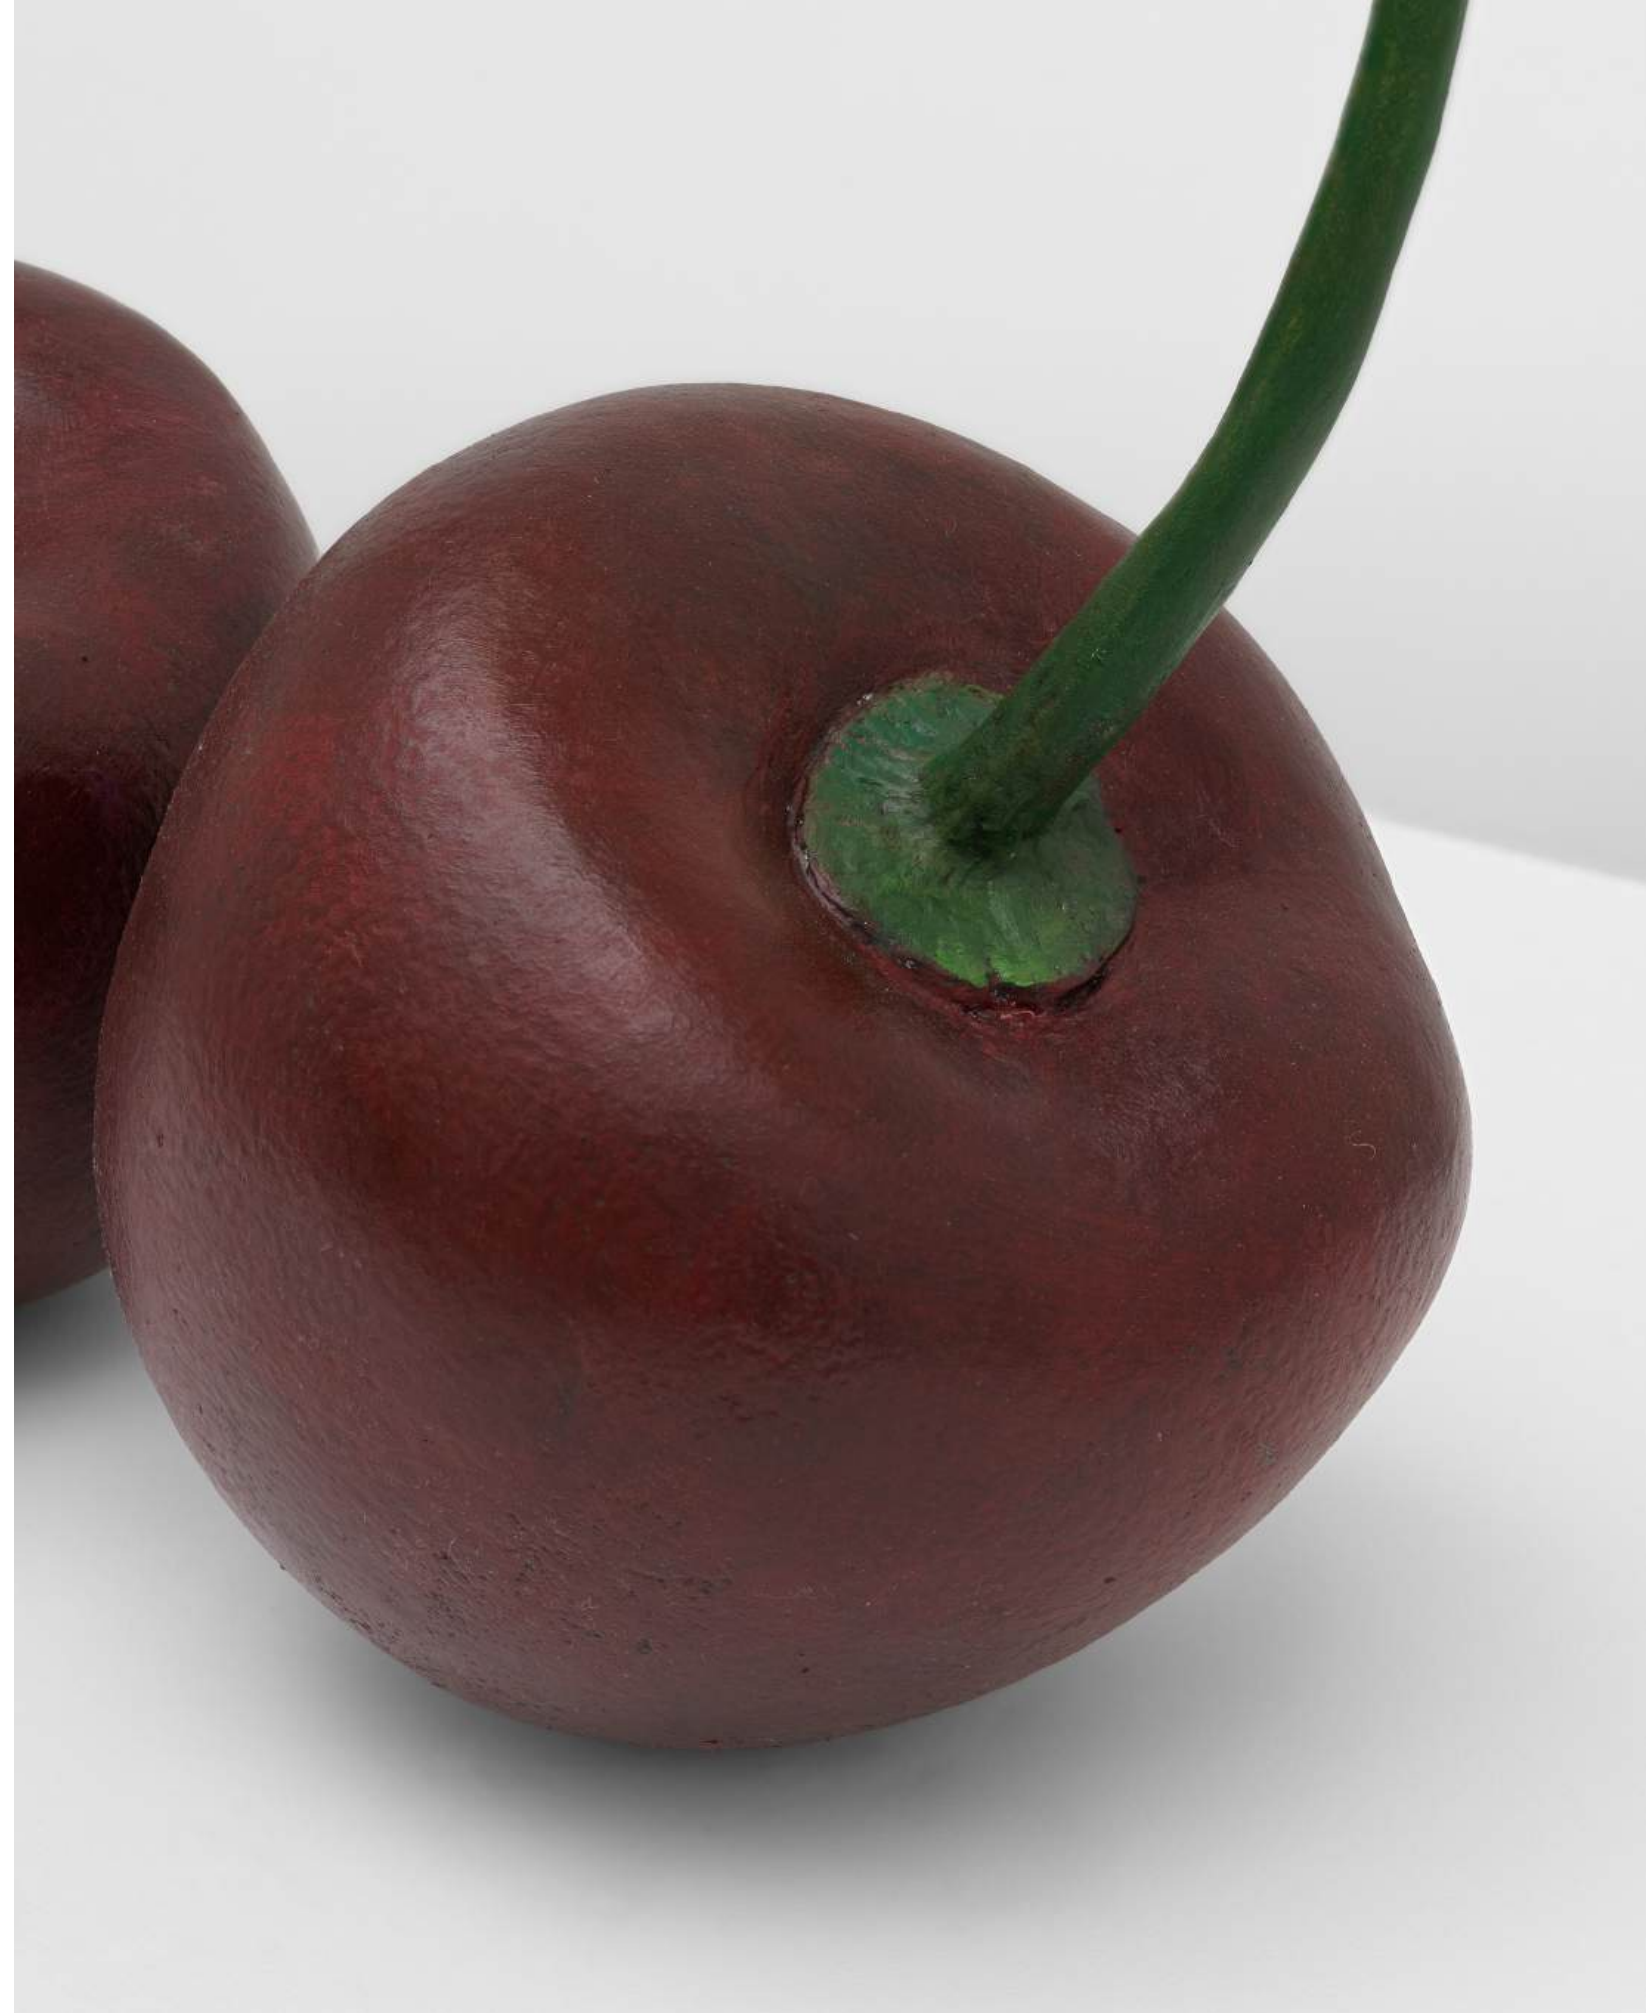

Ming Fay (1943-2025)

Wishbone Cherries, 2022

Bronze

45.75 x 38 x 26.75 cm (18 x 15 x 10.5 in)
Edition of 10 plus 2 artist's proofs (#5/10)
(MF1087)

USD 50,000