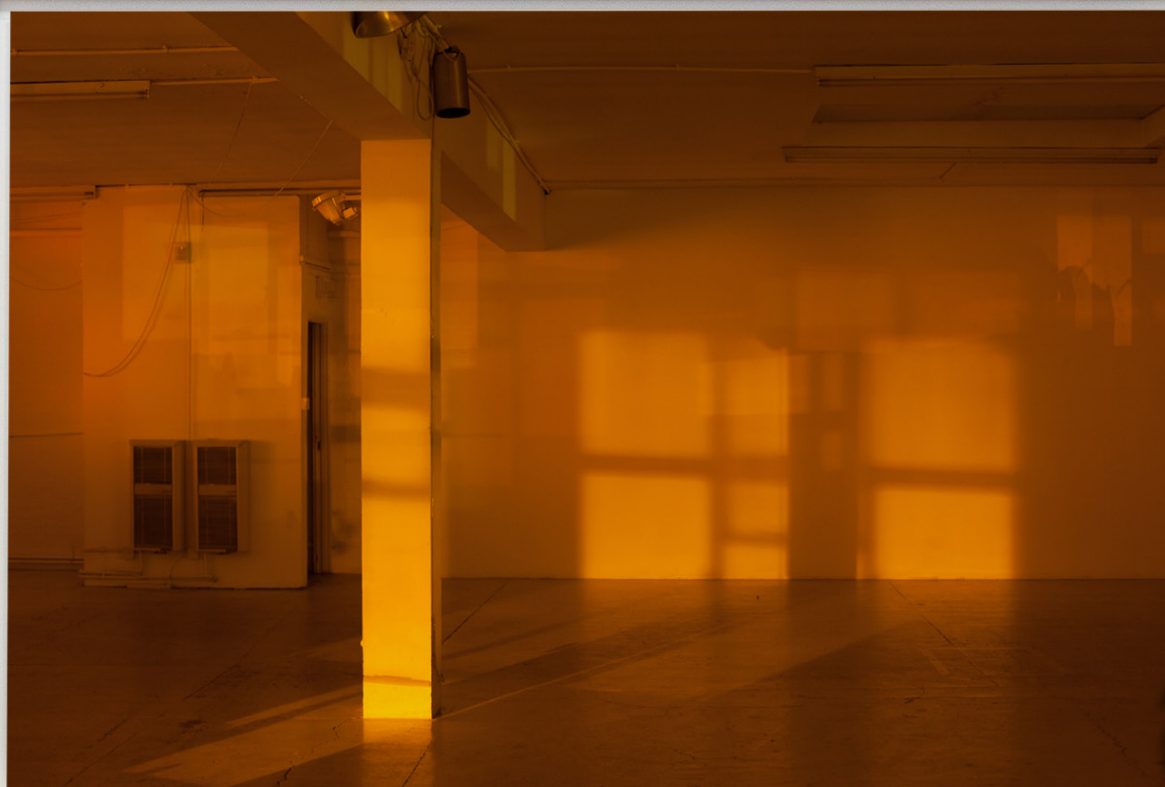

MAUREEN PALEY.

WOLFGANG TILLMANS

Filled with Light, b, 2011

inkjet print mounted on Dibond in artist's frame

145 x 210 cm

57 1/8 x 82 5/8 inches

edition of 1 + 1 AP

(MP-TILLW-02246)

USD $120,000.00 exc VAT