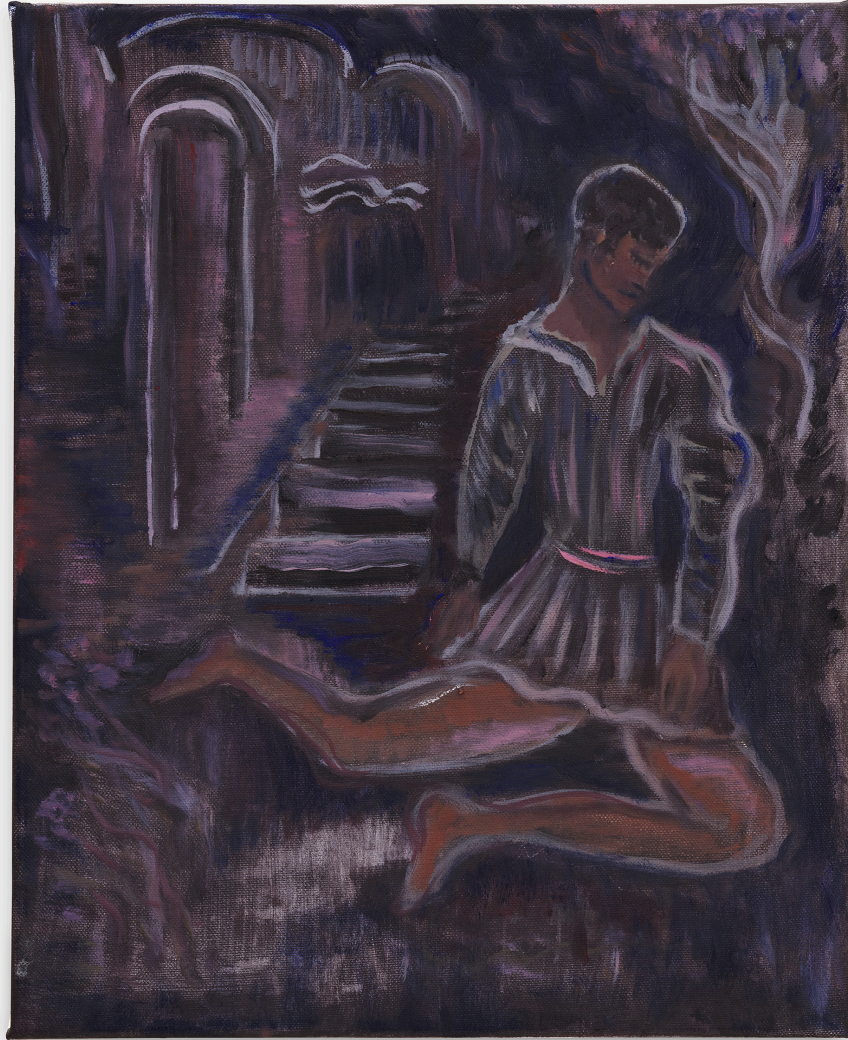

MAUREEN PALEY.

BEHRANG KARIMI

Temple of Memory, 2025

oil on canvas

40 x 30 cm

15 3/4 x 11 3/4 in

(MP-KARIB-00215)

EUR €10,000.00 exc VAT