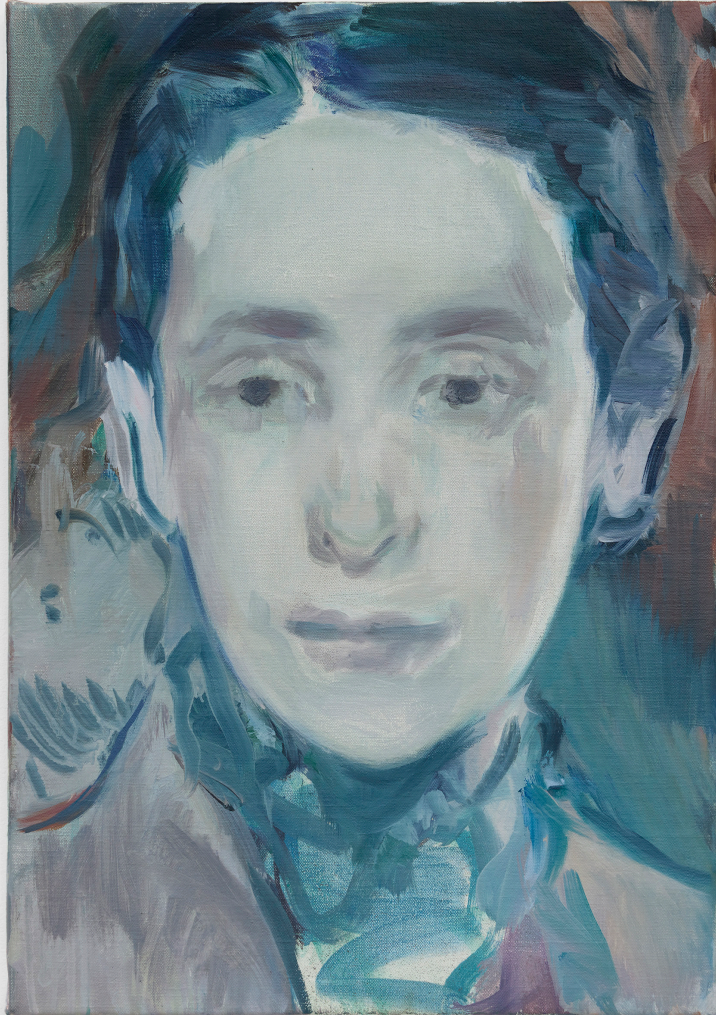

MAUREEN PALEY.

KAYE DONACHIE

Between the Pages, 2026

oil on linen

50.8 x 35.5 cm

20 x 14 in

(MP-DONAK-00476)

GBP £22,000.00 exc VAT