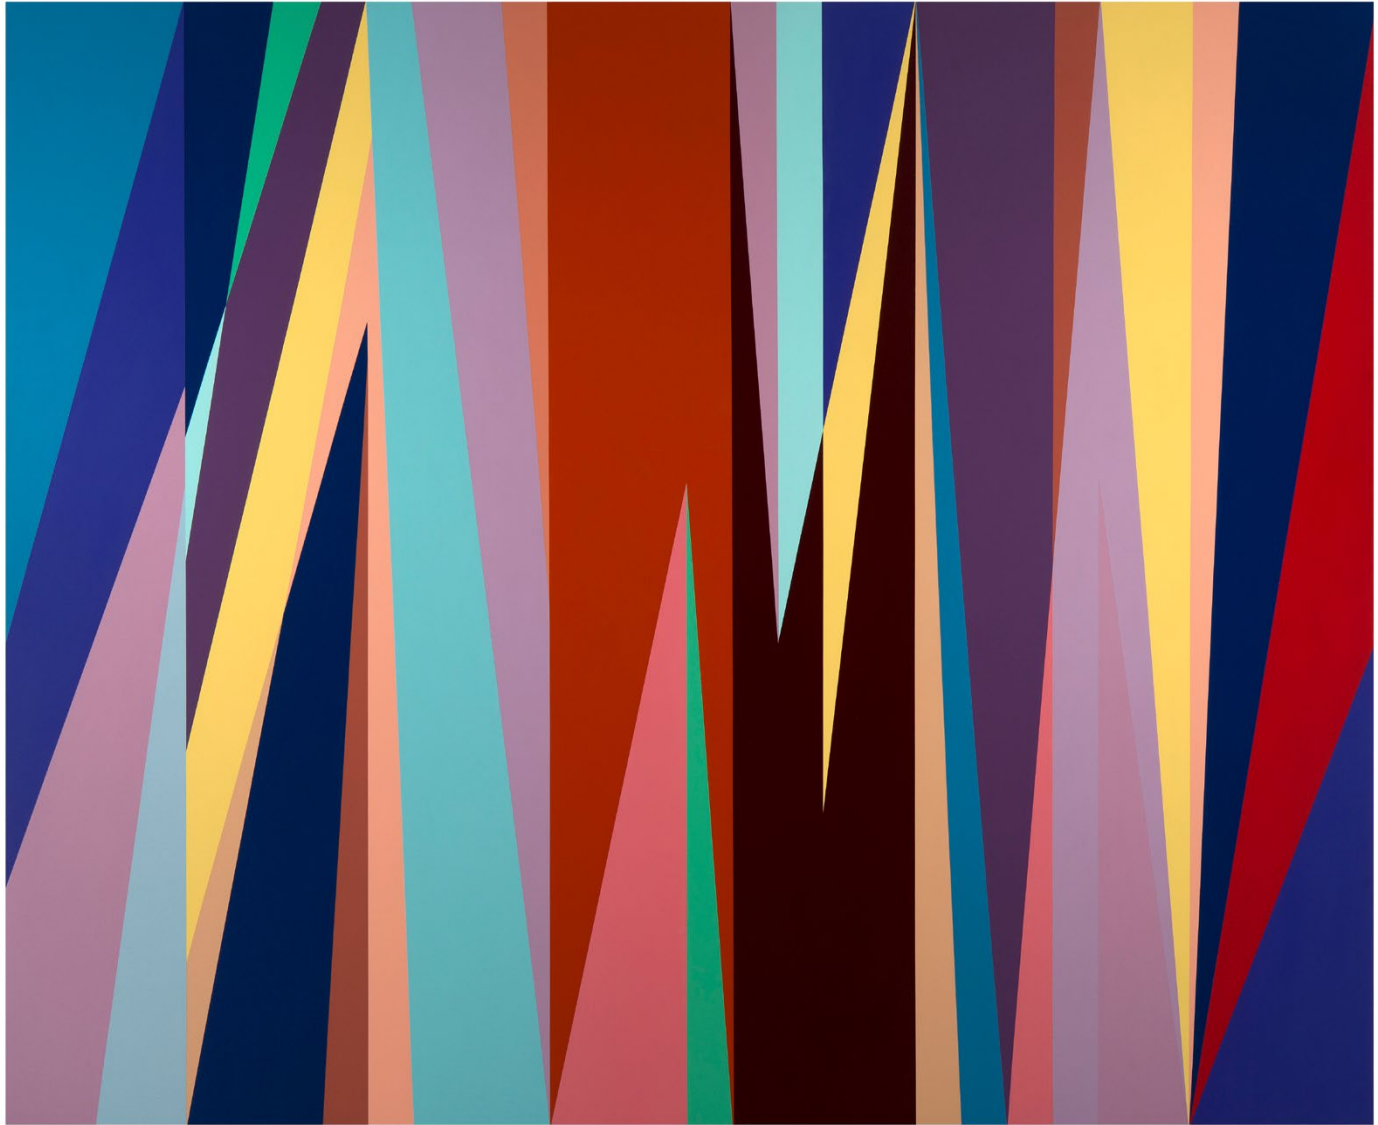

\$20 000

PAULO NAZARETH

PAULO NAZARETH *Algebra*

Punta della Dogana, Venice

On view until 22 November

[Click to view](#)

Night Watch, 2024
Acrylic on canvas
264 x 213.5cm
\$175 000

ODILI DONALD ODITA