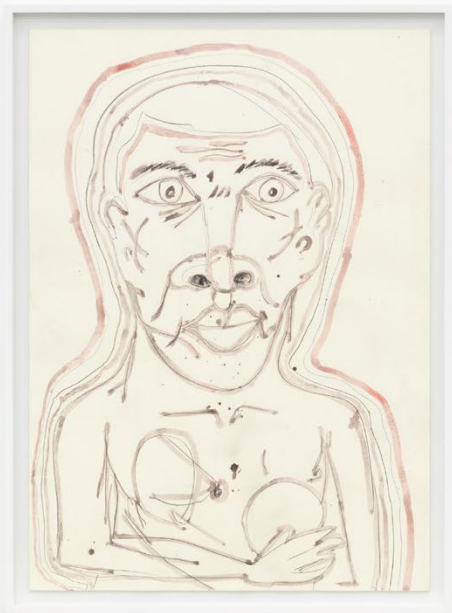

MOSHEKWA LANGA *Proxies*

Stevenson Cape Town

On view until 9 May

[Click to view](#)