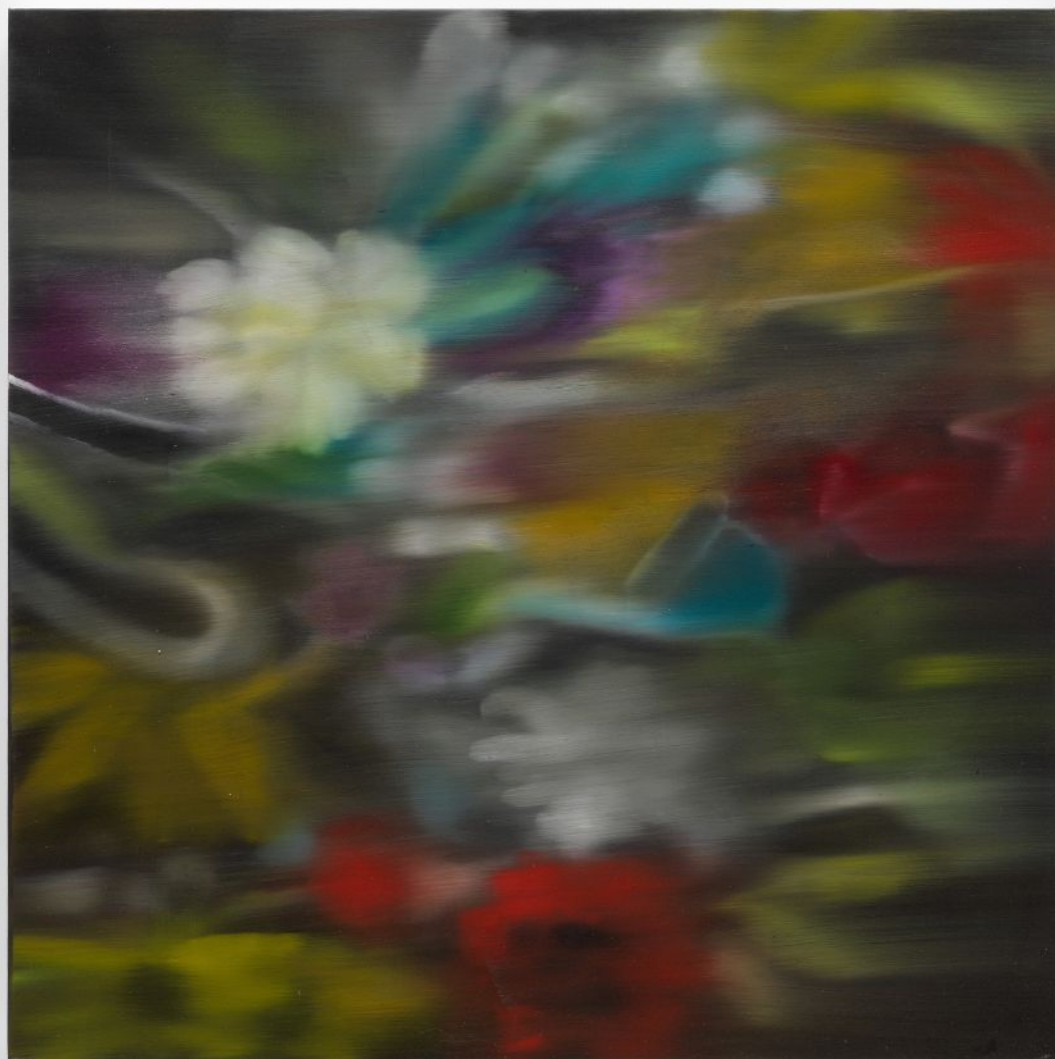

VIELMETTER LOS ANGELES

Ross Bleckner

Untitled, 2023

Oil on linen

30" x 30" [HxW] (76.2 x 76.2 cm)

Gallery Inventory#BLE1022

Price: 36,000.00 USD

1700 S Santa Fe Ave #101, Los Angeles, CA 90021 +1 213 623 3280

vielmetter.com