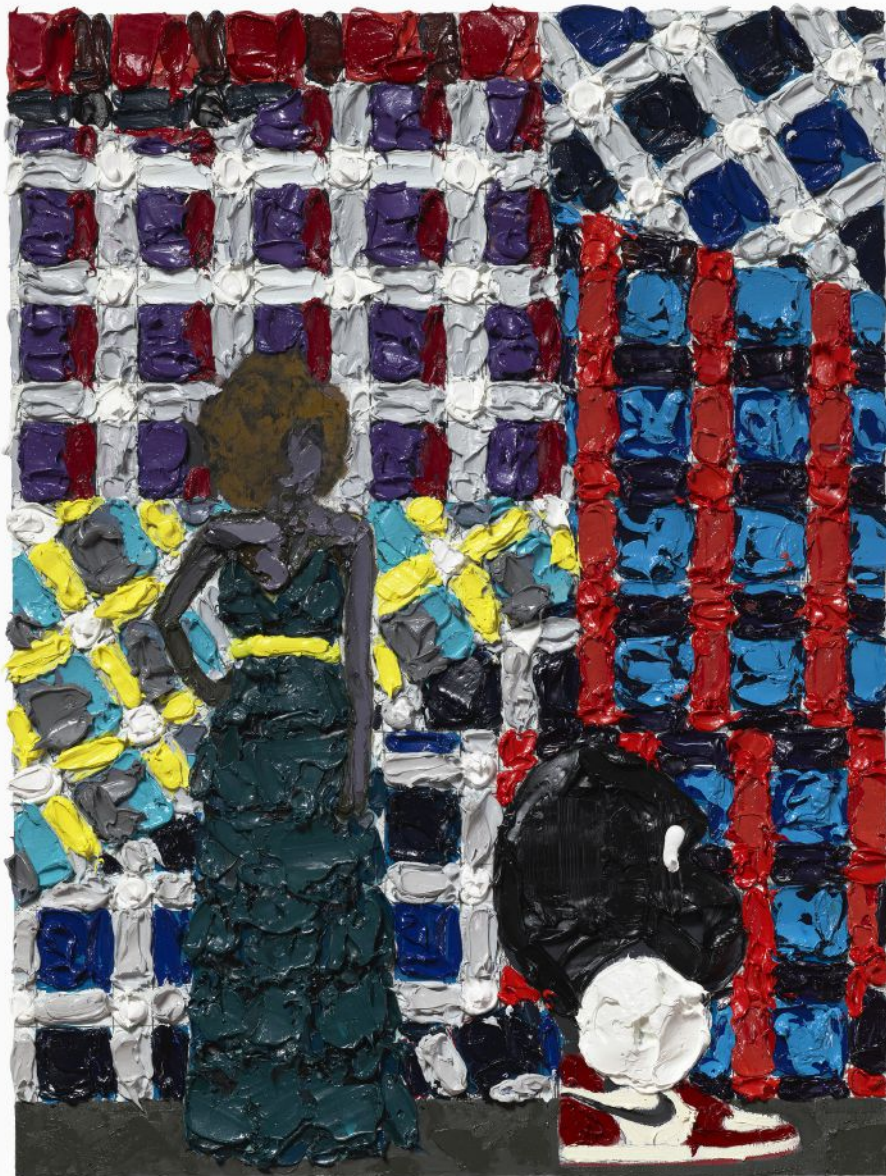

VIELMETTER LOS ANGELES

Lavaughan Jenkins

I'm not the same person, 2023

Oil on panel

31" x 22" x 2" [HxWxD] (78.74 x 55.88 x 5.08 cm)

Gallery Inventory#JEN1048

Price: 20,000.00 USD

1700 S Santa Fe Ave #101, Los Angeles, CA 90021 +1 213 623 3280

vielmetter.com