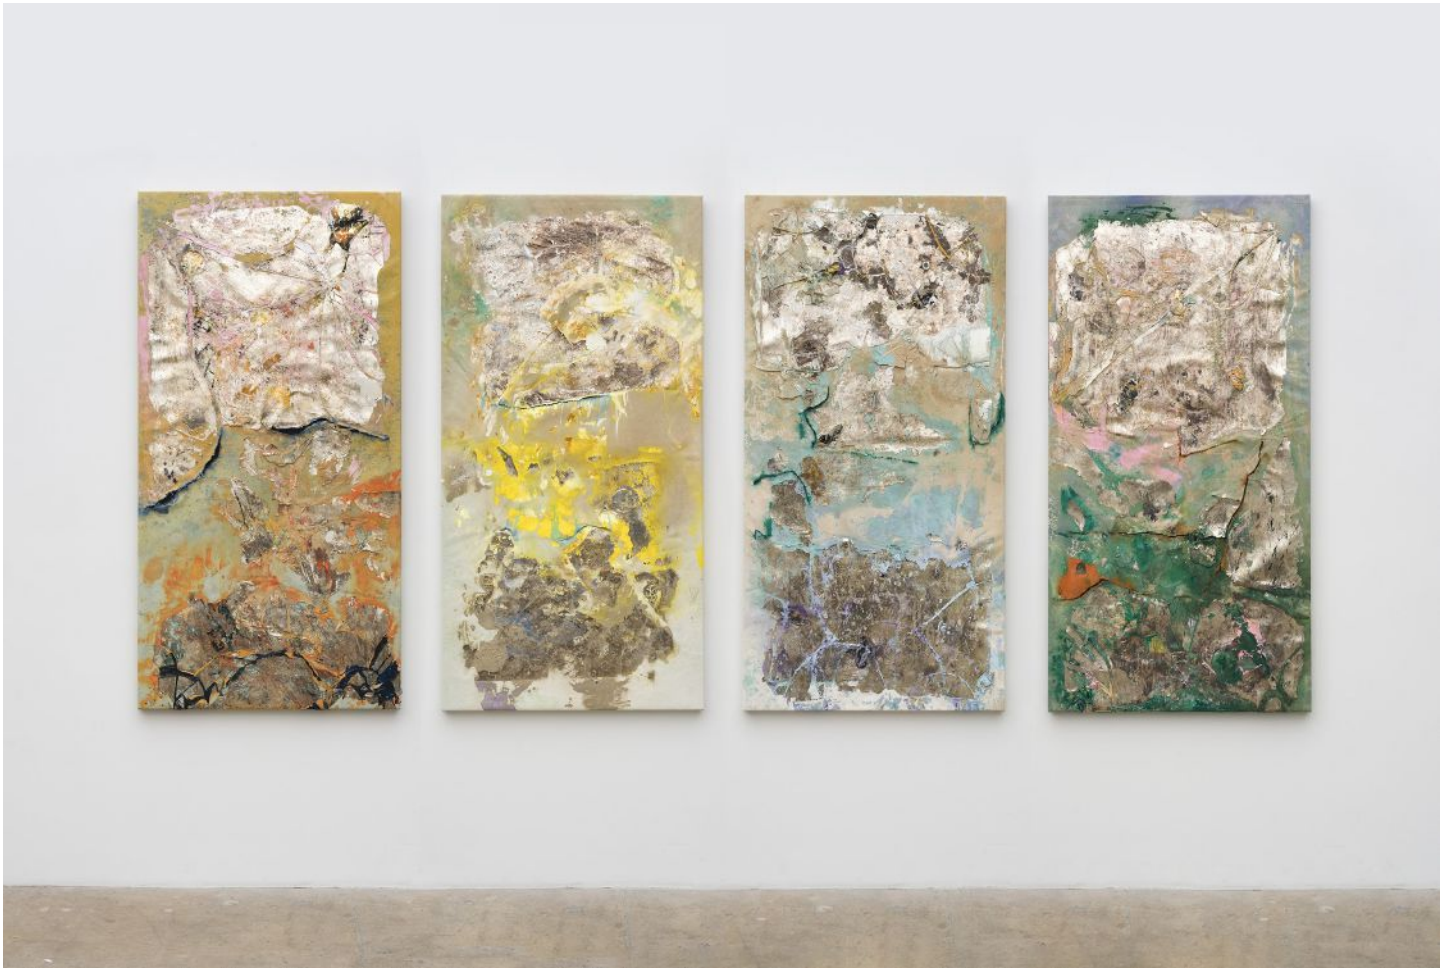

VIELMETTER LOS ANGELES

Edgar Arceneaux, *Skinning The Mirror (All My Failures. All My Faults. Well Done)*, 2023