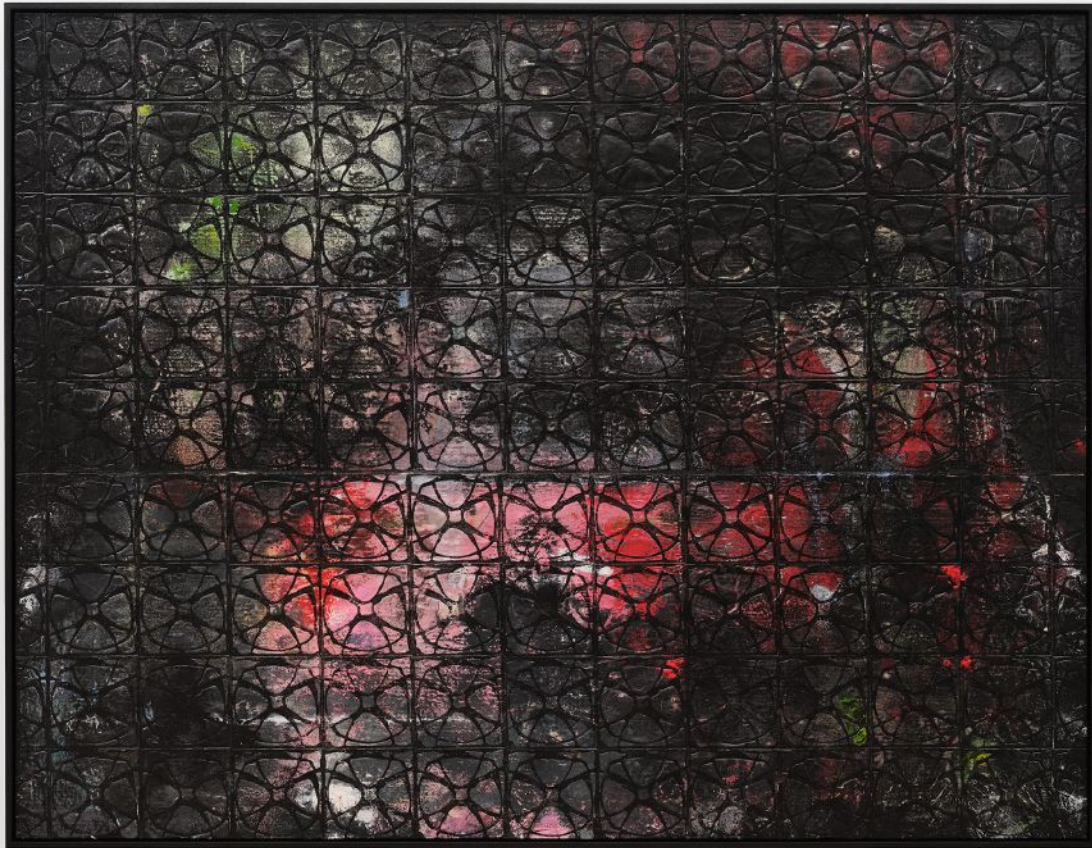

VIELMETTER LOS ANGELES

Hugo McCloud

Untitled, 2022

Aluminum foil, aluminum coating and oil on tar, mounted on wood
64 ½" x 83 ½" x 3 ¼" [HxWxD] (163.83 x 212.09 x 8.25 cm) framed

Gallery Inventory#MCC200

Price: 200,000.00 USD

1700 S Santa Fe Ave #101, Los Angeles, CA 90021 +1 213 623 3280

vielmetter.com