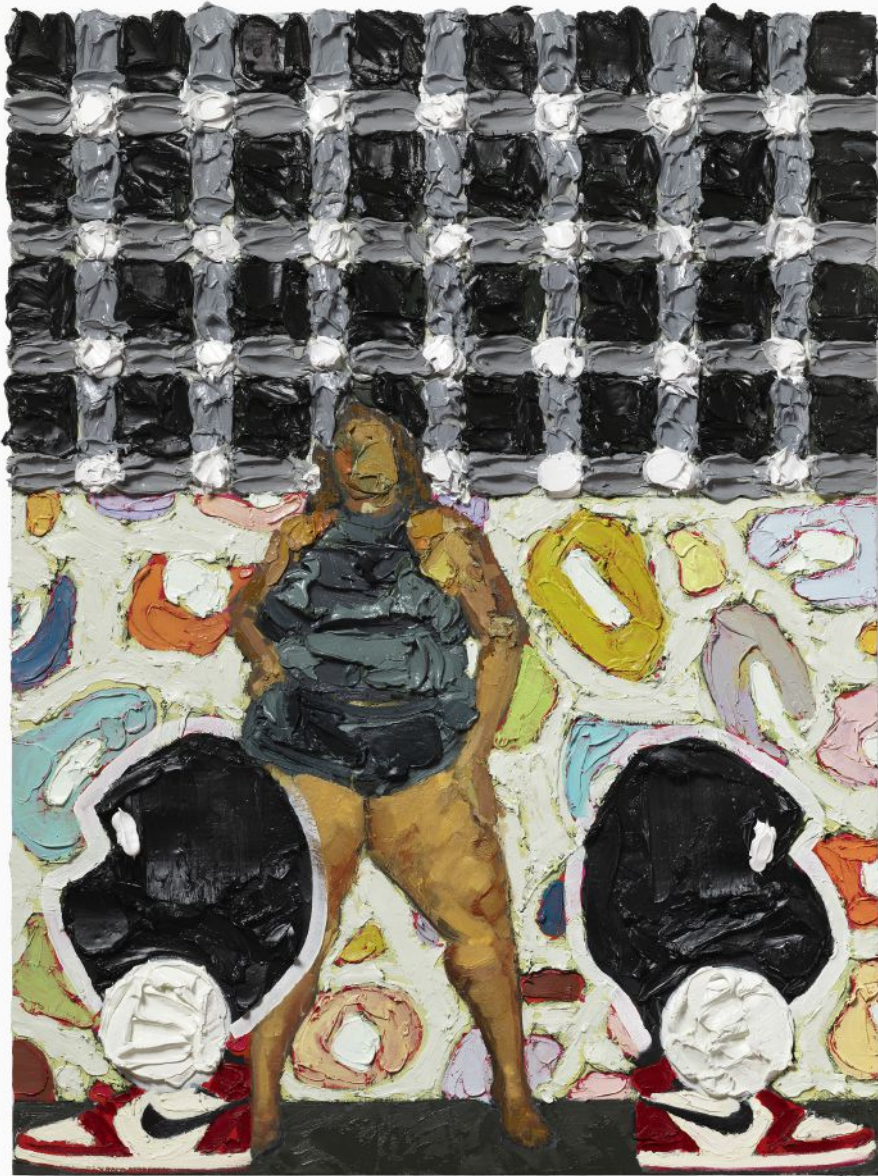

VIELMETTER LOS ANGELES

Lavaughan Jenkins

Payback hurts, 2023

Oil on panel

31" x 22" x 2" [HxWxD] (78.74 x 55.88 x 5.08 cm)

Gallery Inventory#JEN1045

Price: 20,000.00 USD

1700 S Santa Fe Ave #101, Los Angeles, CA 90021 +1 213 623 3280

vielmetter.com